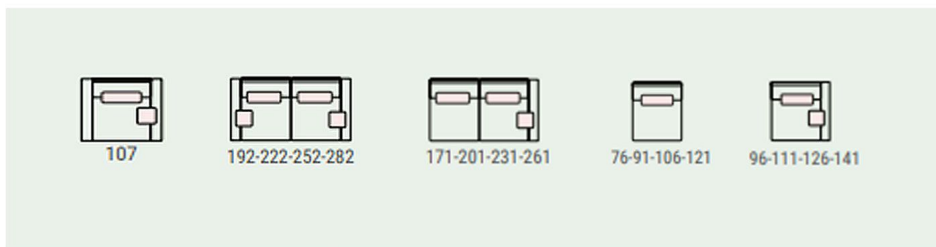

SIMPLE SOFA

Product dimensions

Structure: Solid Pinewood

Suspension: Metallic framework, springs ZZ

Seats: 33 kg foam, 50% elastic fibre, 50% polyurethane components

Back Cushion: 50% elastic fibre, 50% polyurethane components

Decorative cushions: 50% elastic fibre, 50% polyurethane components

Removable upholstery: Back, seats and cushions

Leg: Wood, 4cm high