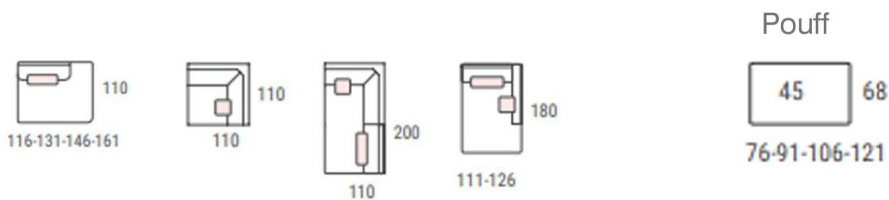

SIMPLE SOFA

Product dimensions

Structure: Solid Pinewood

Suspension: Metallic framework, springs ZZ

Seats: 33 kg foam, 50% elastic fibre, 50% polyurethane components

Back Cushion: 50% elastic fibre, 50% polyurethane components