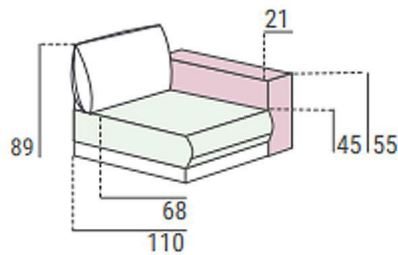

SIMPLE SOFA

Product dimensions

Structure: Solid Pinewood

Suspension: Metallic framework, springs ZZ

Seats: 33 kg foam, 50% elastic fibre, 50% polyurethane components

Back Cushion: 50% elastic fibre, 50% polyurethane components

Decorative cushions: 50% elastic fibre, 50% polyurethane components

Removable upholstery: Back, seats and cushions

Leg: Wood, 4cm high