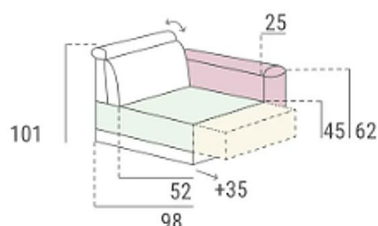

NELLY CORNER SOFA

Product dimensions

DESILIZANTE/SLIDING	97	61	76	91	86	101	116
DESILIZANTE/SLIDING	147	177	207	172	202	232	
46 X 100	46 X 100	103 X 103	97	162	112		
POUFF S/B	MODULO TERMINAL	RINCÓN	CHAISELONGUE				

Structure: Solid Pinewood

Suspension: Metallic framework, springs ZZ

Mechanism: Sliding seat (35 cm.), multi positional headrest and Chaise longue with storage

Seat: 30 Kg. soft polyurethane foam

Headrest: Super soft foam covered of fibre