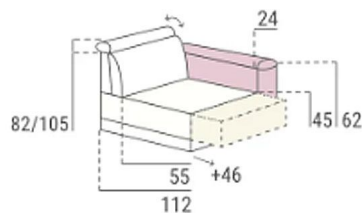

MEL SOFA

Product dimensions

BRAZO ESTRECHO SMALL ARM	
DESGLIZANTE/SLIDING	98 64 79 94 114 88 103 118 138
DESGLIZANTE/SLIDING	
	149 179 209 173 203 233
	112 X 112 103 118 104-119-134-154 50
RINCÓN C/CABEZAL CORNER WITH HEADREST	CHAISELONGUE
MÓDULO 1 PL+TERMINAL MODUL 1 PL+TERMINAL	COJÍN C25 CUSHION C25

Structure: Solid Pinewood

Suspension: sliding 46 cm metallic framework

Mechanism: Metallic framework and multi positional headrest

Seat: 40kg soft polyurethane foam + memory foam

Headrest: super soft foam covered of fibre