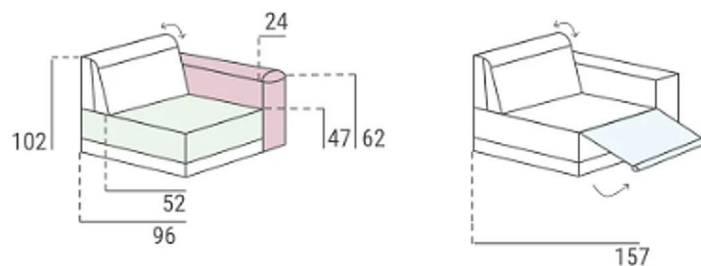

CECE SOFA

Product dimensions

MOTOR RELAX	90	62	76	86	86	100	110
FIJO/FIX	90	62	76	86	86	100	110
FIJO/FIX	170	200	220				
	102	163					
	103 X 103	100					
	RINCÓN CORNER	CHAISELONGUE					

Structure: Solid Pinewood

Suspension: Metallic framework, springs ZZ

Mechanism: Electric relax or fix, multi positional headrest

Seat: 35 Kg. Soft polyurethane foam

Back: Fibre flakes

Arm: Polyurethane foam

Removable upholstery: Back