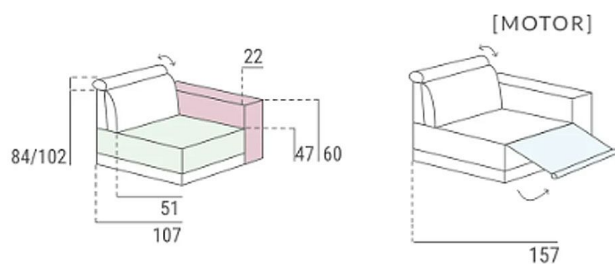

BALI STORAGE SOFA

Product dimensions

MOTOR RELAX	97	62	76	86	84	98	108
FIJO/FIX	97	62	76	86	84	98	108
FIJO/FIX	143	171	191	164	192	212	
	110 X 110	108 X 108	98	108	99	113	123
	RINCÓN CORNER		CHAISELONGUE			1 PL + TERMINAL	

Structure: Solid Pinewood

Suspension: Metallic framework, springs ZZ

Mechanism: Electric relax or fix, multi positional headrest, chaise longue with storage

Seat: 35 Kg. soft soya ecological foam

Headrest: Super soft foam covered of fibre