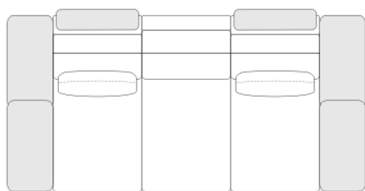

Swirl Sofa

Product dimensions

211cm

157cm

112cm

104cm