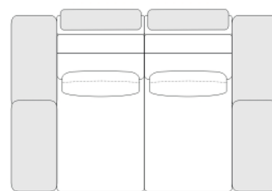

Swirl Sofa

Product dimensions

211cm

157cm

112cm

104cm