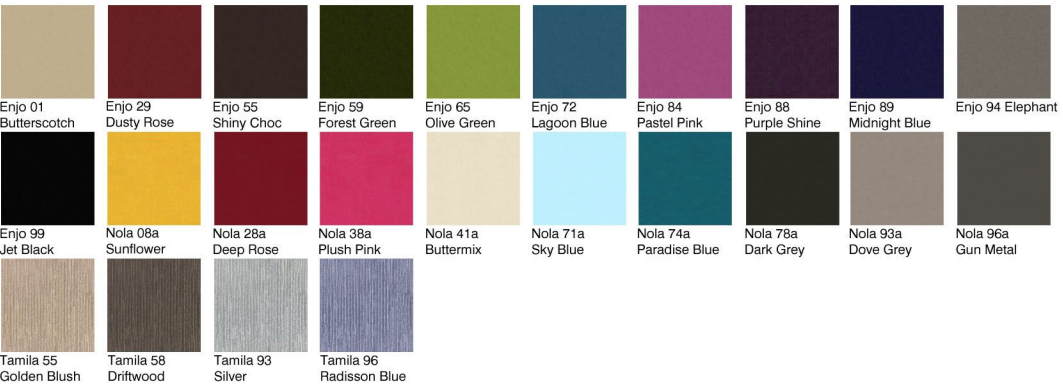

House Fabrics

Glamour Fabrics

Textured Fabrics

Cat33 Leather

Cat50 Thick Leather

Semi Aniline Leather