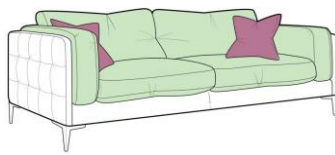

Freya Sofa

XL Sofa

Width: 234cm
Depth: 93cm
Height: 81cm

Large Sofa

Width: 204cm
Depth: 93cm
Height: 81cm

Small Sofa

Width: 174cm
Depth: 93cm
Height: 81cm

Snuggler

Width: 143cm
Depth: 93cm
Height: 81cm

Chair

Width: 103cm
Depth: 93cm
Height: 81cm

Foot Stool

Width: 95cm
Depth: 77cm
Height: 44cm