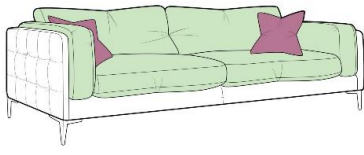

Freya Sofa

XL Sofa

Width: 234cm
Depth: 93cm
Height: 81cm

Large Sofa

Width: 204cm
Depth: 93cm
Height: 81cm

Small Sofa

Width: 174cm
Depth: 93cm
Height: 81cm

Snuggler

Width: 143cm
Depth: 93cm
Height: 81cm

Chair

Width: 103cm
Depth: 93cm
Height: 81cm

Foot Stool

Width: 95cm
Depth: 77cm
Height: 44cm