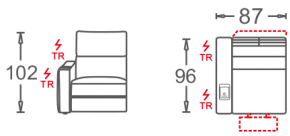

Paramount Dual Power Recliner Sofa

Schematics

AT-B
702

1PL RL
181

1PR RL
182

CB RL
581

Composition Example

181+702+182