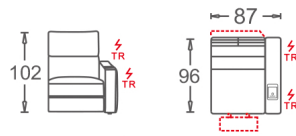

Paramount Dual Power Recliner Sofa

Schematics

AT-B
702

1PL RL
181

1PR RL
182

CB RL
581

Composition Example

181+702+182