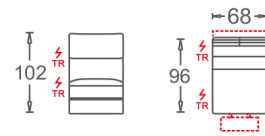

Paramount Dual Power Recliner Sofa

Schematics

AT-B
702

1PL RL
181

1PR RL
182

CB RL
581

Composition Example

181+702+182