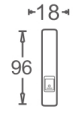

Paramount Dual Power Recliner Sofa

Schematics

AT-B
702

1PL RL
181

1PR RL
182

CB RL
581

Composition Example

181+702+182