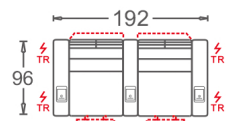

Paramount Dual Power Recliner Sofa

Schematics

AT-B
702

1PL RL
181

1PR RL
182

CB RL
581

Composition Example

181+702+182