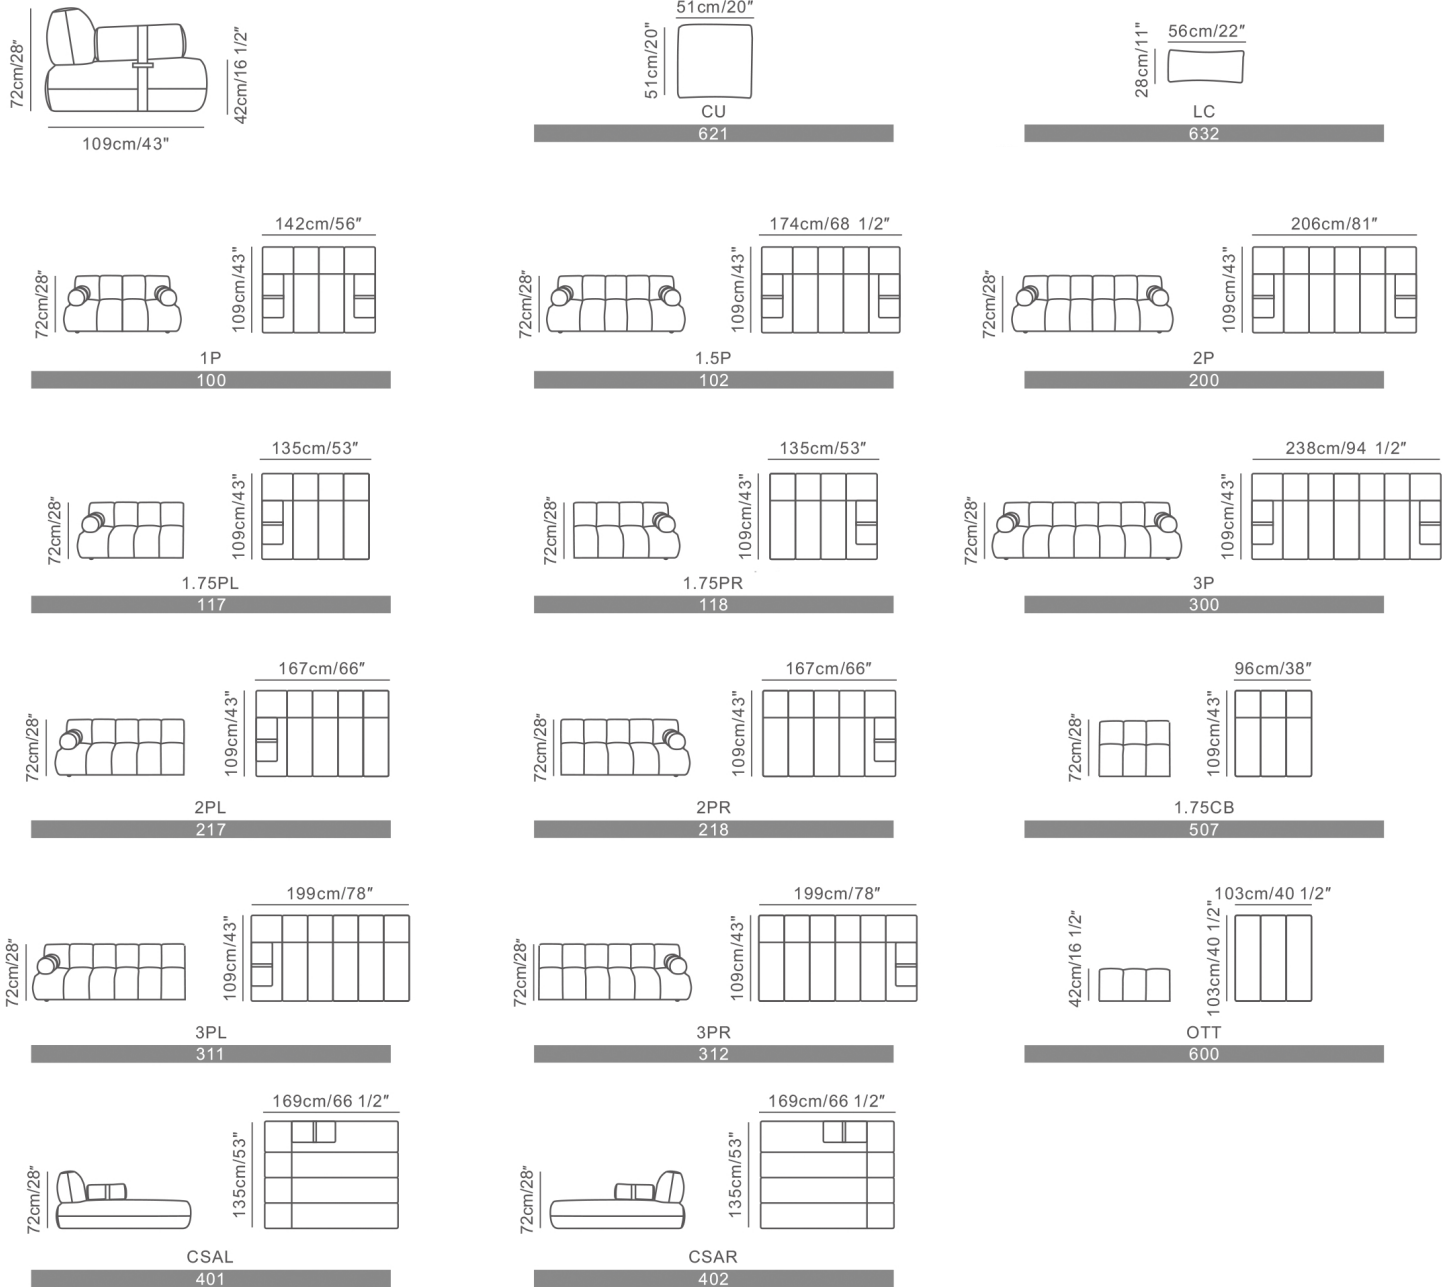

Chloe Pillow Back Sofa

Schematics

Composition Examples